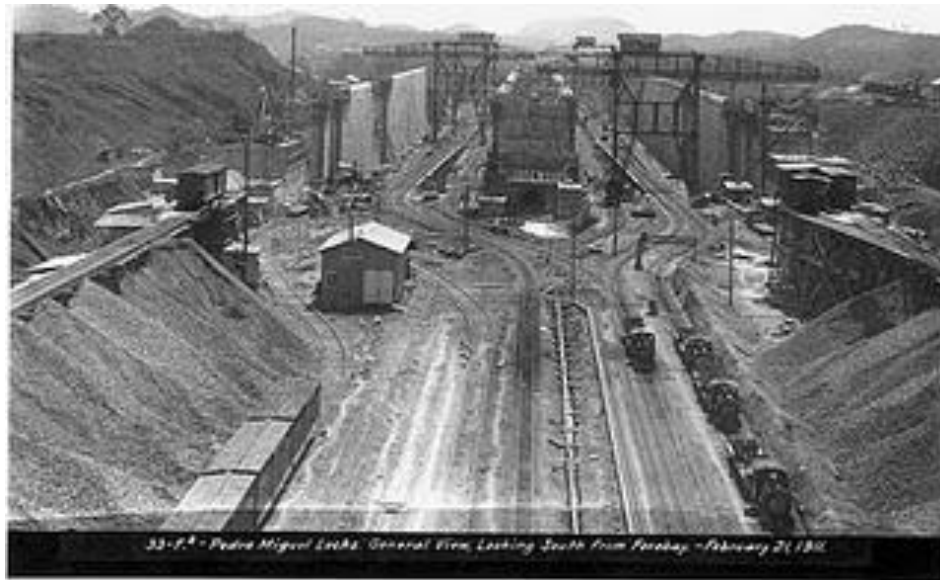

Propaganda poster created showing two of Roosevelt's Great White Fleet vessels entering one of locks on the Panama Canal

Cartoon of Teddy Roosevelt digging his own canal, paving the way for U.S. Imperialism

The Roosevelt Collorary became the enforcer for the Panama Canal and Caribbean nations.

Picture of Teddy Roosevelt on the canal-digging machine in Panama

Photo taken of the canal during construction

An aerial view of a Maersk Line cargo ship in the canal

A photo of a canal lock in use today. Note how narrow it is and because of this plans are under way to widen the canal so the newer, larger cargo ships can pass through easier. Cruise ships actually overhand the sides of the locks! See the next two photographs.