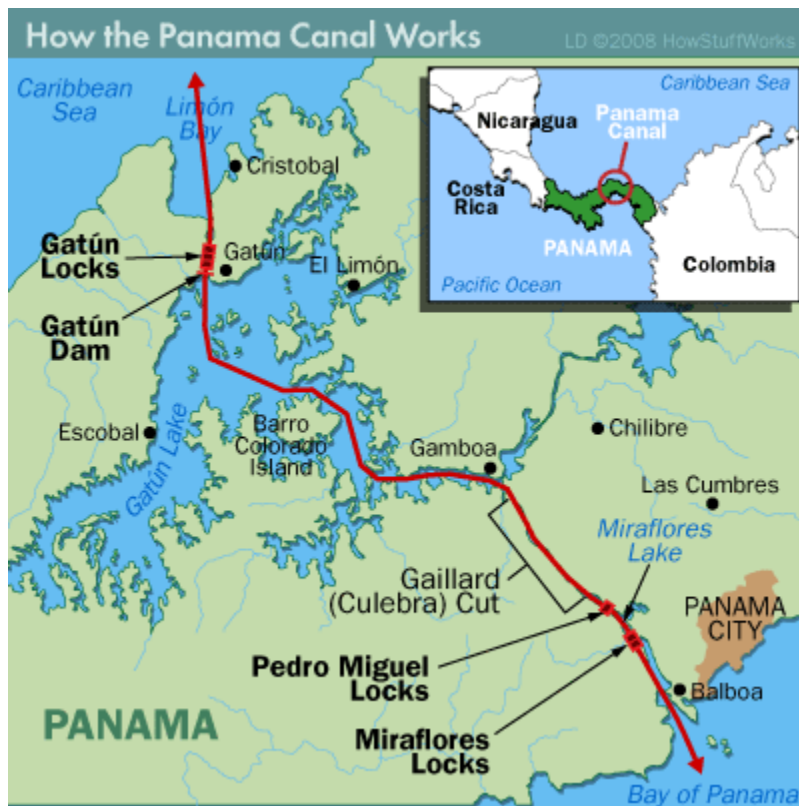

Propaganda poster created showing two of Roosevelt's Great White Fleet vessels entering one of locks on the Panama Canal

Cartoon of Teddy Roosevelt digging his own canal, paving the way for U.S. Imperialism

The Roosevelt Collorary became the enforcer for the Panama Canal and Caribbean nations.

Picture of Teddy Roosevelt on the canal-digging machine in Panama

Photo taken of the canal during construction

An aerial view of a Maersk Line cargo ship in the canal

A photo of a canal lock in use today. Note how narrow it is and because of this plans are under way to widen the canal so the newer, larger cargo ships can pass through easier. Cruise ships actually overhand the sides of the locks! See the next two photographs.