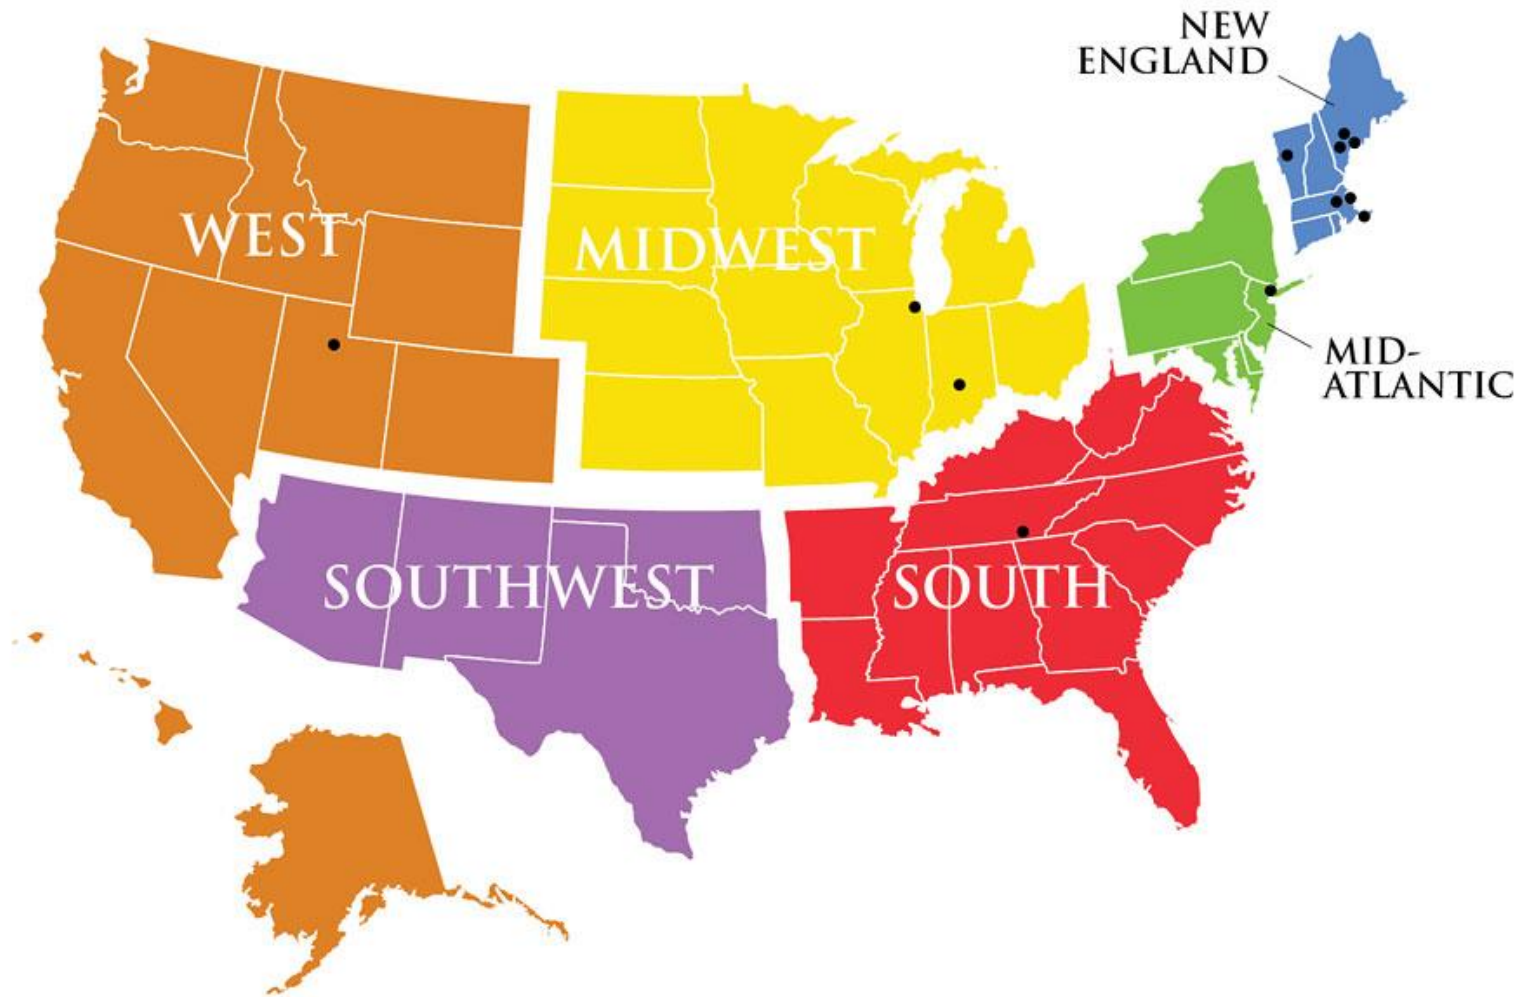

# Physical Geography of the United States

# Major Rivers of the Contiguous US

**Key**

- State border
- River

500 miles