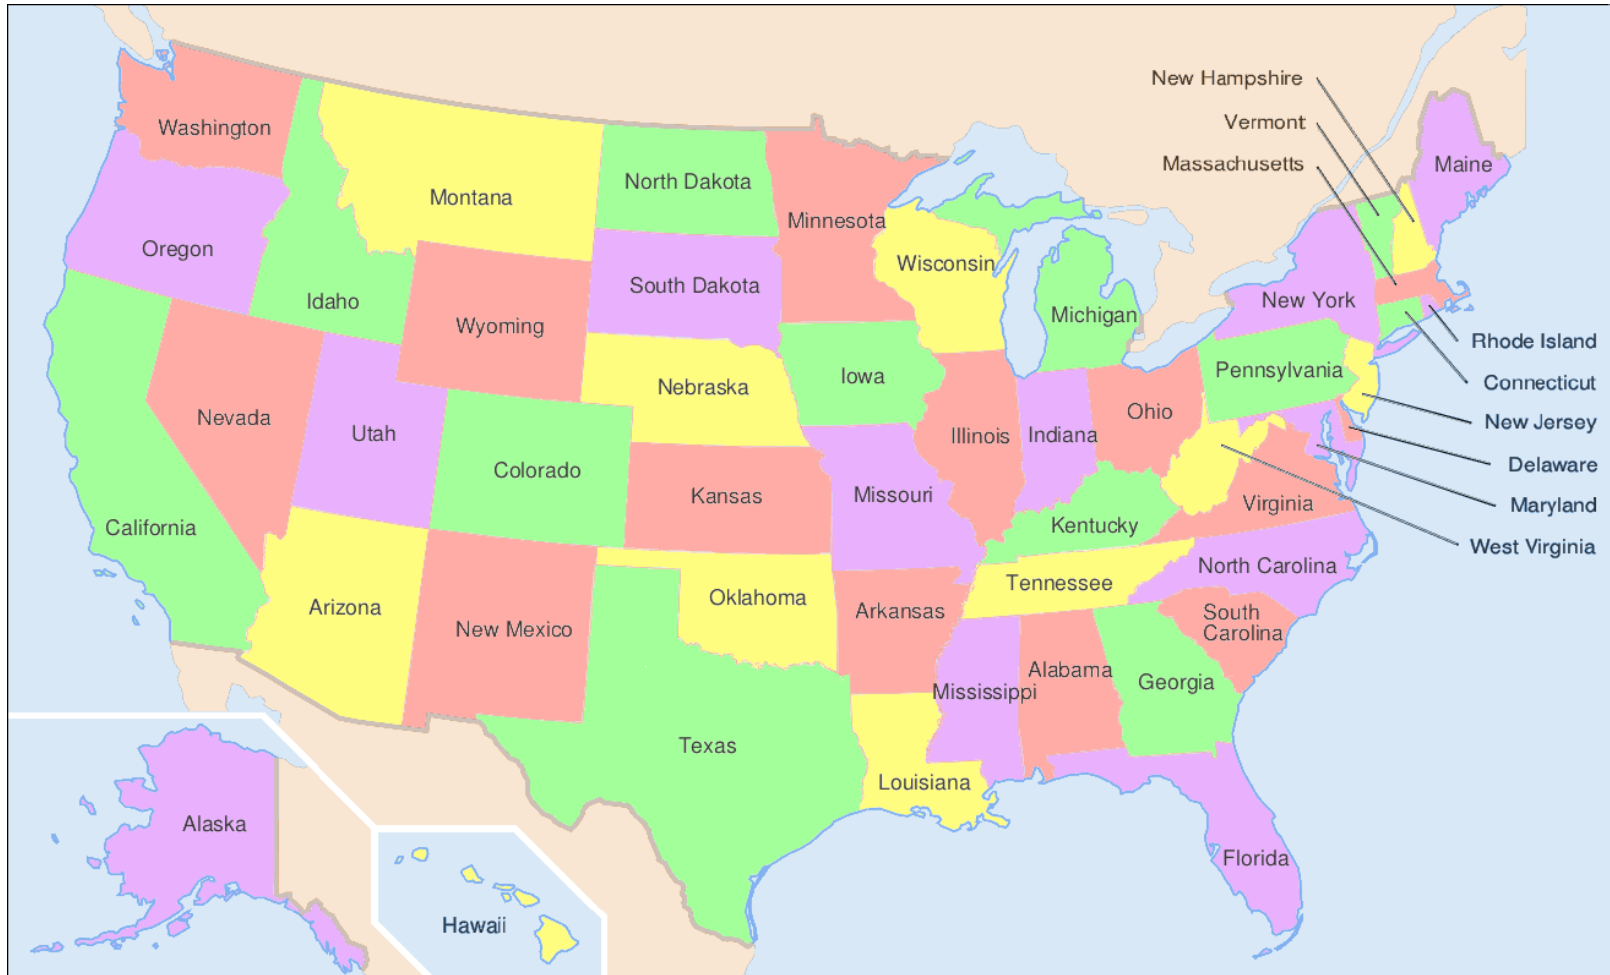

# Physical Geography of the United States

# Major Rivers of the Contiguous US

**Key**

- State border
- River

500 miles