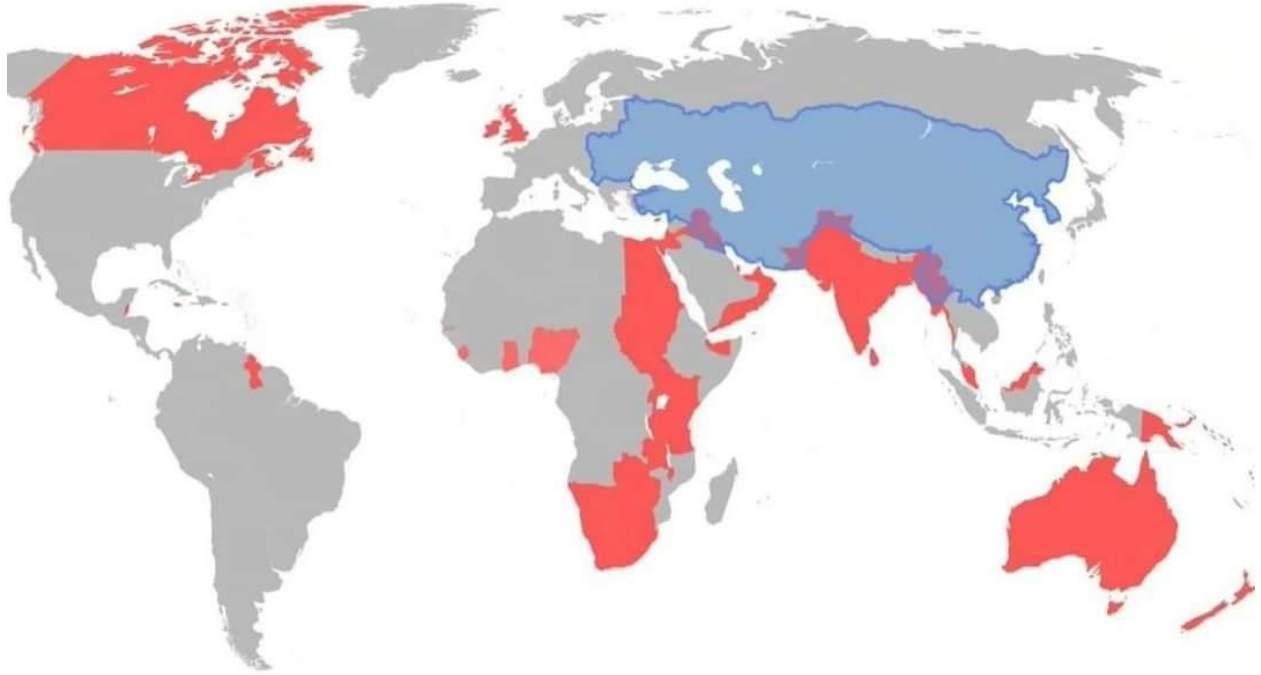

World Empires Comparison

It is quite difficult at times to fully understand the vastness of Western European Imperialism. Perhaps the following two images will help you better comprehend the physical size and scope of the British Empire?

PEAK OF THE LARGEST EMPIRES IN HISTORY

-   **Mongol Empire: 24.0 million km²**
-   **British Empire: 35.5 million km²**